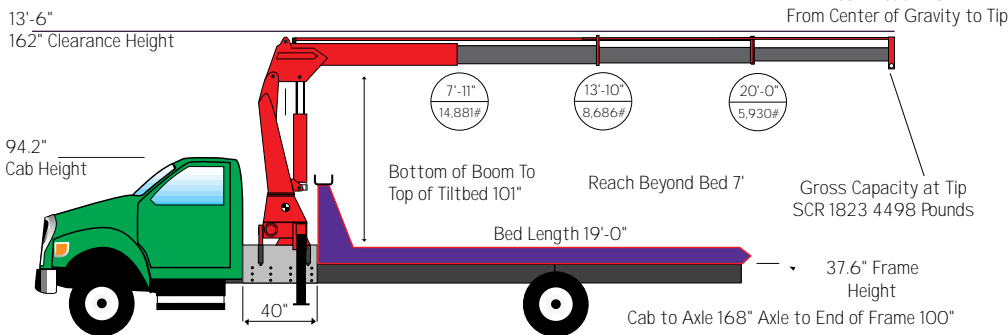

800-222-6047

Model Listing
Model Capacity
Model Specifications

International 4300EX Model SCR1423

Ford F-750 XLT Models SCR1823

Chevrolet C7500 Model SCR1824

International 4400 Showing Models SCR 2024-2424

Crane Type	SCR14		SCR16		SCR18		SCR20		SCR24	
	3	4	3	4	3	4	3	4	3	4
Standard Reach	26.2	26.5	32.7	32.7	26.5	32.7	28.3	28.3	28.3	35.0
Height In	7.7	7.7	7.7	7.7	7.7	7.7	7.9	7.9	7.9	7.9
Standard Outrigger Width	18.5	18.5	18.5	18.5	18.5	18.5	18.4	18.4	18.4	18.4
Optional Outrigger Width	N/A	19.4	19.4	19.4	19.4	19.4	20.4	20.4	20.4	20.4
Operating Pressure	4350	3915	3915	3915	4350	4350	4060	4060	4350	4350
Turning Circle	4.10	4.10	4.10	4.10	4.10	4.10	4.30	4.30	4.30	4.30
Weight Optional Outrigger	3285	3483	3659	3483	3659	3659	4850	5181	4850	5181
Weight Standard	N/A	3572	3748	3572	3748	3748	N/A	N/A	N/A	5181
Pump Demand	10.6	10.6	10.6	10.6	10.6	11.9	11.9	11.9	11.9	11.9
Width as Shipped	2.5	2.5	2.5	2.5	2.5	2.5	2.7	2.7	2.7	2.7