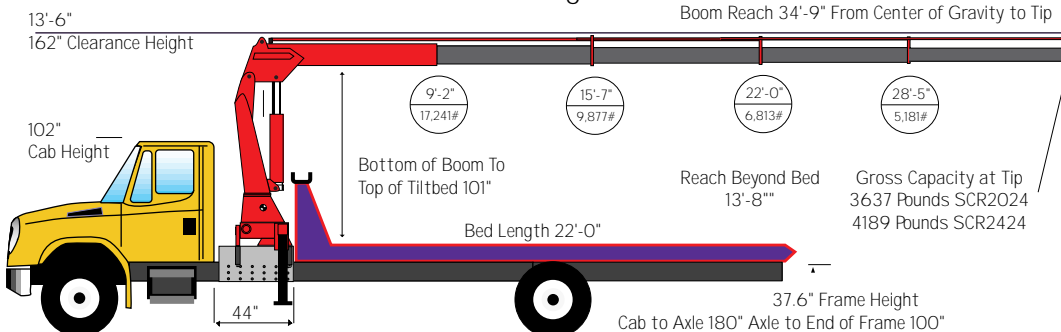

800-222-6047

Model Listing
Model Capacity
Model Specifications

International 4300EX Model SCR1423

Ford F-750 XLT Models SCR1823

Chevrolet C7500 Model SCR1824

International 4400 Showing Models SCR 2024-2424

Crane Type	SCR14		SCR16		SCR18		SCR20		SCR24	
	3	4	3	4	3	4	3	4	3	4
Standard Reach	26.2	26.5	32.7	32.7	26.5	32.7	28.3	28.3	28.3	35.0
Height In	7.7	7.7	7.7	7.7	7.7	7.7	7.9	7.9	7.9	7.9
Standard Outrigger Width	18.5	18.5	18.5	18.5	18.5	18.5	18.4	18.4	18.4	18.4
Optional Outrigger Width	N/A	19.4	19.4	19.4	19.4	19.4	20.4	20.4	20.4	20.4
Operating Pressure	4350	3915	3915	3915	4350	4350	4060	4060	4350	4350
Turning Circle	4.10	4.10	4.10	4.10	4.10	4.10	4.30	4.30	4.30	4.30
Weight Optional Outrigger	3285	3483	3659	3483	3659	3659	4850	5181	4850	5181
Weight Standard	N/A	3572	3748	3572	3748	3748	N/A	N/A	N/A	5181
Pump Demand	10.6	10.6	10.6	10.6	10.6	11.9	11.9	11.9	11.9	11.9
Width as Shipped	2.5	2.5	2.5	2.5	2.5	2.5	2.7	2.7	2.7	2.7