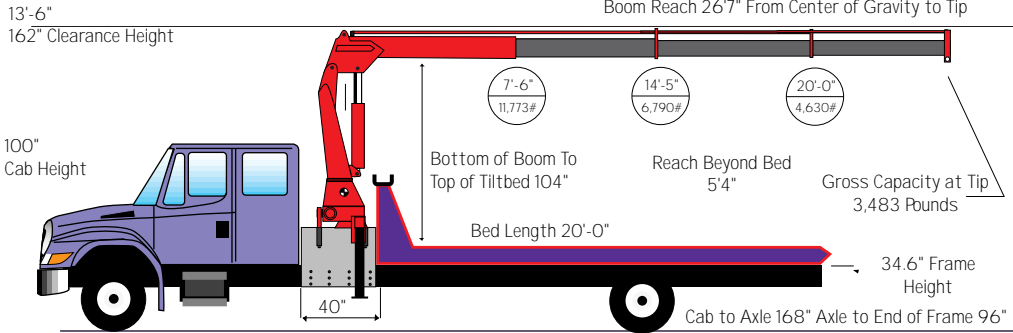

800-222-6047

Model Listing
Model Capacity
Model Specifications

International 4300EX Model SCR1423

Ford F-750 XLT Models SCR1823

Chevrolet C7500 Model SCR1824

International 4400 Showing Models SCR 2024-2424

Crane Type	SCR14		SCR16		SCR18		SCR20		SCR24	
	3	4	3	4	3	4	3	4	3	4
Standard Reach	26.2	26.5	32.7	32.7	26.5	32.7	28.3	28.3	28.3	35.0
Height In	7.7	7.7	7.7	7.7	7.7	7.7	7.9	7.9	7.9	7.9
Standard Outrigger Width	18.5	18.5	18.5	18.5	18.5	18.5	18.4	18.4	18.4	18.4
Optional Outrigger Width	N/A	19.4	19.4	19.4	19.4	19.4	20.4	20.4	20.4	20.4
Operating Pressure	4350	3915	3915	3915	4350	4350	4060	4060	4350	4350
Turning Circle	4.10	4.10	4.10	4.10	4.10	4.10	4.30	4.30	4.30	4.30
Weight Optional Outrigger	3285	3483	3659	3483	3659	3659	4850	5181	4850	5181
Weight Standard	N/A	3572	3748	3572	3748	3748	N/A	N/A	N/A	5181
Pump Demand	10.6	10.6	10.6	10.6	10.6	11.9	11.9	11.9	11.9	11.9
Width as Shipped	2.5	2.5	2.5	2.5	2.5	2.5	2.7	2.7	2.7	2.7