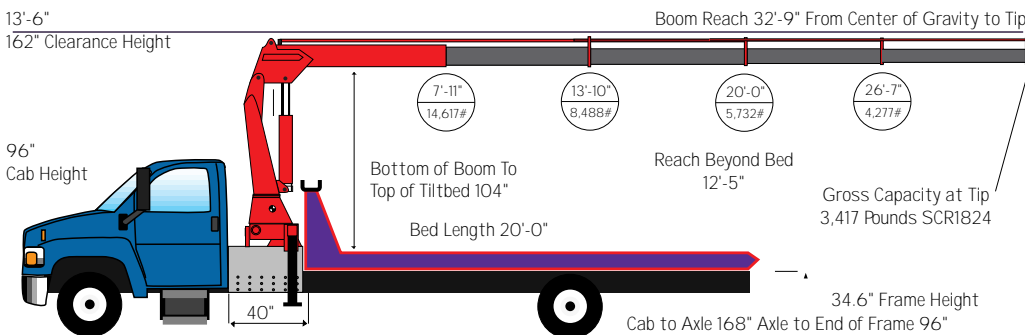

800-222-6047

Model Listing
Model Capacity
Model Specifications

International 4300EX Model SCR1423

Ford F-750 XLT Models SCR1823

Chevrolet C7500 Model SCR1824

International 4400 Showing Models SCR 2024-2424

Crane Type	SCR14		SCR16		SCR18		SCR20		SCR24	
	3	4	3	4	3	4	3	4	3	4
Standard Reach	26.2	26.5	32.7	32.7	26.5	32.7	28.3	28.3	28.3	35.0
Height In	7.7	7.7	7.7	7.7	7.7	7.7	7.9	7.9	7.9	7.9
Standard Outrigger Width	18.5	18.5	18.5	18.5	18.5	18.5	18.4	18.4	18.4	18.4
Optional Outrigger Width	N/A	19.4	19.4	19.4	19.4	19.4	20.4	20.4	20.4	20.4
Operating Pressure	4350	3915	3915	3915	4350	4350	4060	4060	4350	4350
Turning Circle	4.10	4.10	4.10	4.10	4.10	4.10	4.30	4.30	4.30	4.30
Weight Optional Outrigger	3285	3483	3659	3483	3659	3659	4850	5181	4850	5181
Weight Standard	N/A	3572	3748	3572	3748	3748	N/A	N/A	N/A	5181
Pump Demand	10.6	10.6	10.6	10.6	10.6	11.9	11.9	11.9	11.9	11.9
Width as Shipped	2.5	2.5	2.5	2.5	2.5	2.5	2.7	2.7	2.7	2.7